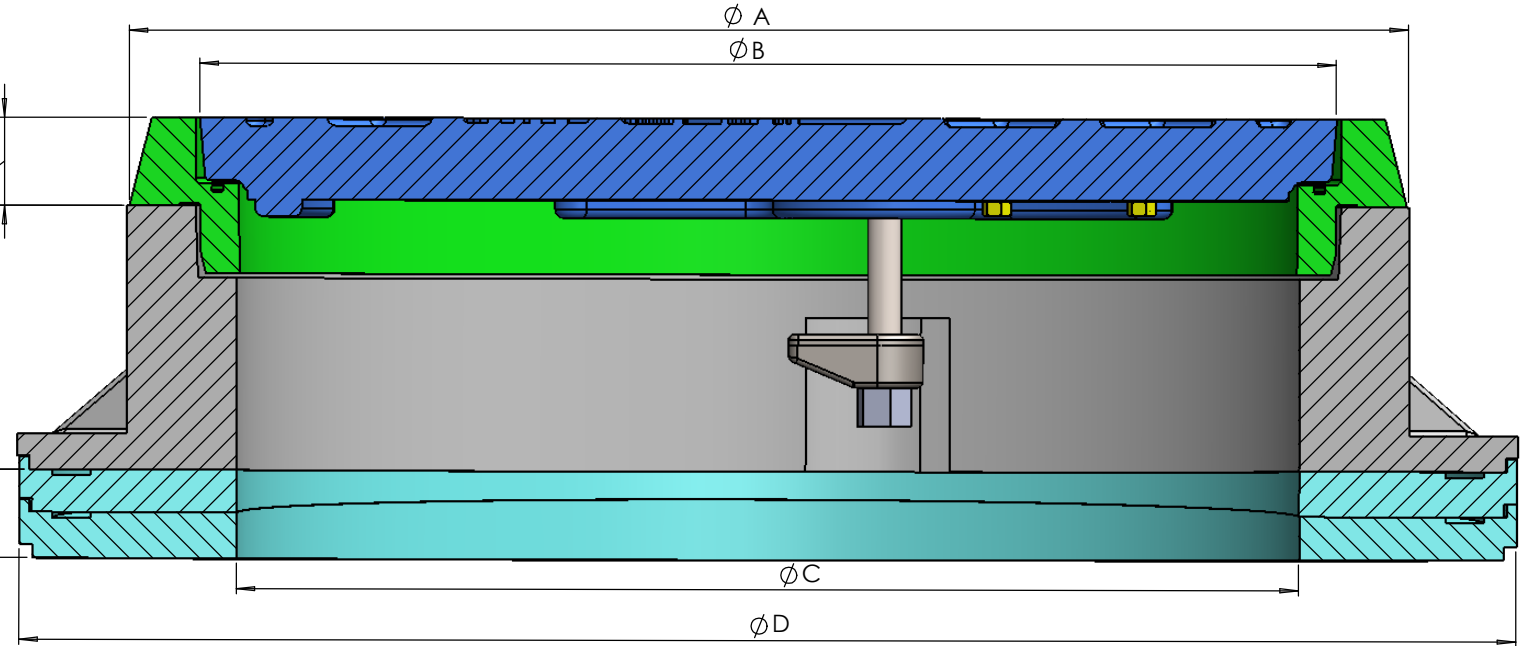

# LIFESPAN ASSEMBLY DIMENSIONS COMPOSITE COVER

SIZE	24" / 600 mm	27" / 675 mm	30" / 750 mm
"DIM"			
A	ø 29.10" / 739 mm	ø 32.1" / 816 mm	ø 35.2" / 894 mm
B	ø 25.81" / 656 mm	ø 29.3" / 744 mm	ø 32.3" / 820 mm
C	ø 24.10" / 612 mm	ø 27.1" / 689 mm	ø 30.1" / 764 mm
D	ø 34.00" / 864 mm	ø 37.2" / 946 mm	ø 40" / 1016 mm

[50.8mm]  
2.0in  
EXTENSION RISER  
ADDITIONAL HEIGHT

[152.4mm]  
6.0in  
FRAME HEIGHT

[50.93mm]  
2.0in  
FRAME IN FLAT  
POSITION 2  
TAPERED  
RINGS

RINGS ROTATED TO MAXIMUM AND MINIMUM POSITION

[75mm]  
3in

[38mm]  
1.5in

[26mm]  
1in

[13mm]  
0.5in